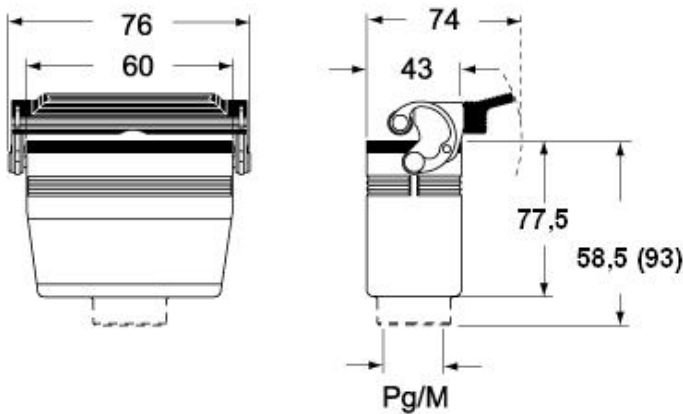

Part number

CHVT 06.4 LG

Brief description:

Hoods with single lever, size "44.27", top entry, 1/2" NPT, metal version, IP66

Product description

Version	metal version
Series	Hoods with single lever
Product type	with 1 lever
Variant	top entry
Family	CLASS enclosures
Size	size "44.27"

Technical data

Material	metal
IP degree of protection	IP66 (and IP69K DIN 40050 - 9)
Cable entry	1/2" NPT

Further technical details

Weight	157,00 g
--------	----------

Approvals / Standards

Quality mark	 (type:4/4X/12),  , EAC
Conformity	CQC, CE

General ordering information

EAN13 code	8015747025492
Tariff number	85369095

Packaging Information

Packaging length	160,00 mm
Packaging height	130,00 mm
Packaging width	270,00 mm
Packaging weight	1,75 kg
Packaging volume	5,62 dm ³
Packaging description	Carton box
Packaging quantity	10 Pcs
Packaging EAN code	8015747121491
Sub-packaging weight	0,88 kg
Sub-packaging description	Plastic packaging
Sub-packaging quantity	5 Pcs
Sub-packaging EAN barcode	8015747025508

Part number

CHVT 06.4 LG

Catalogue drawings

CHO LX CHV LX - MHO LX MHV LX

CHV LG (CAV LG), MHV LG (MAV LG) [MFV LG]

CHO L (CAO L) - MHO (MAO/MFO/MFV L) MHV L [MAV L]