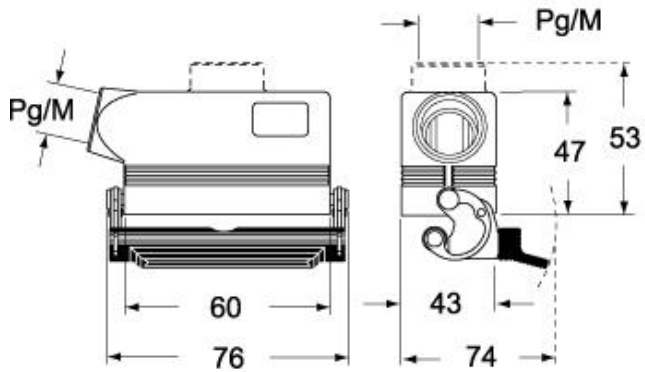

Part number

CHVT 06.4 LG

Catalogue drawings

CHO LX CHV LX - MHO LX MHV LX